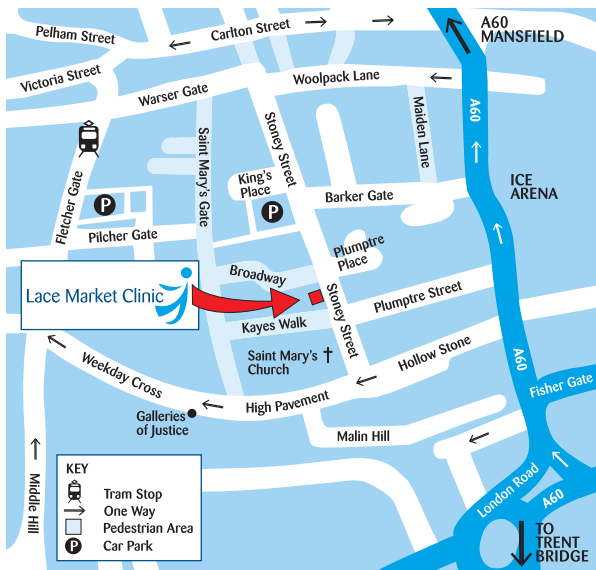

We are hard to find!!

We are on the **1st floor** in the **Broadway Business Centre** next to **St. Mary's Church** at the bottom of **Stoney Street**.

The Clinic is an easy walk from the city centre and is well served with metered car parking and the large **Stoney Street NCP** car park.

We have a lift and excellent disabled access.

32a Stoney Street, Lace Market, Nottingham NG1 1LL
e: enquiries@lacemarketclinic.co.uk t: 0115 870 5083
www.lacemarketclinic.co.uk

The Lace Market Clinic is a trading style of autonomous health practitioners who operate as sole traders from premises in the Lace Market, Nottingham. The individuals do not trade as a partnership.